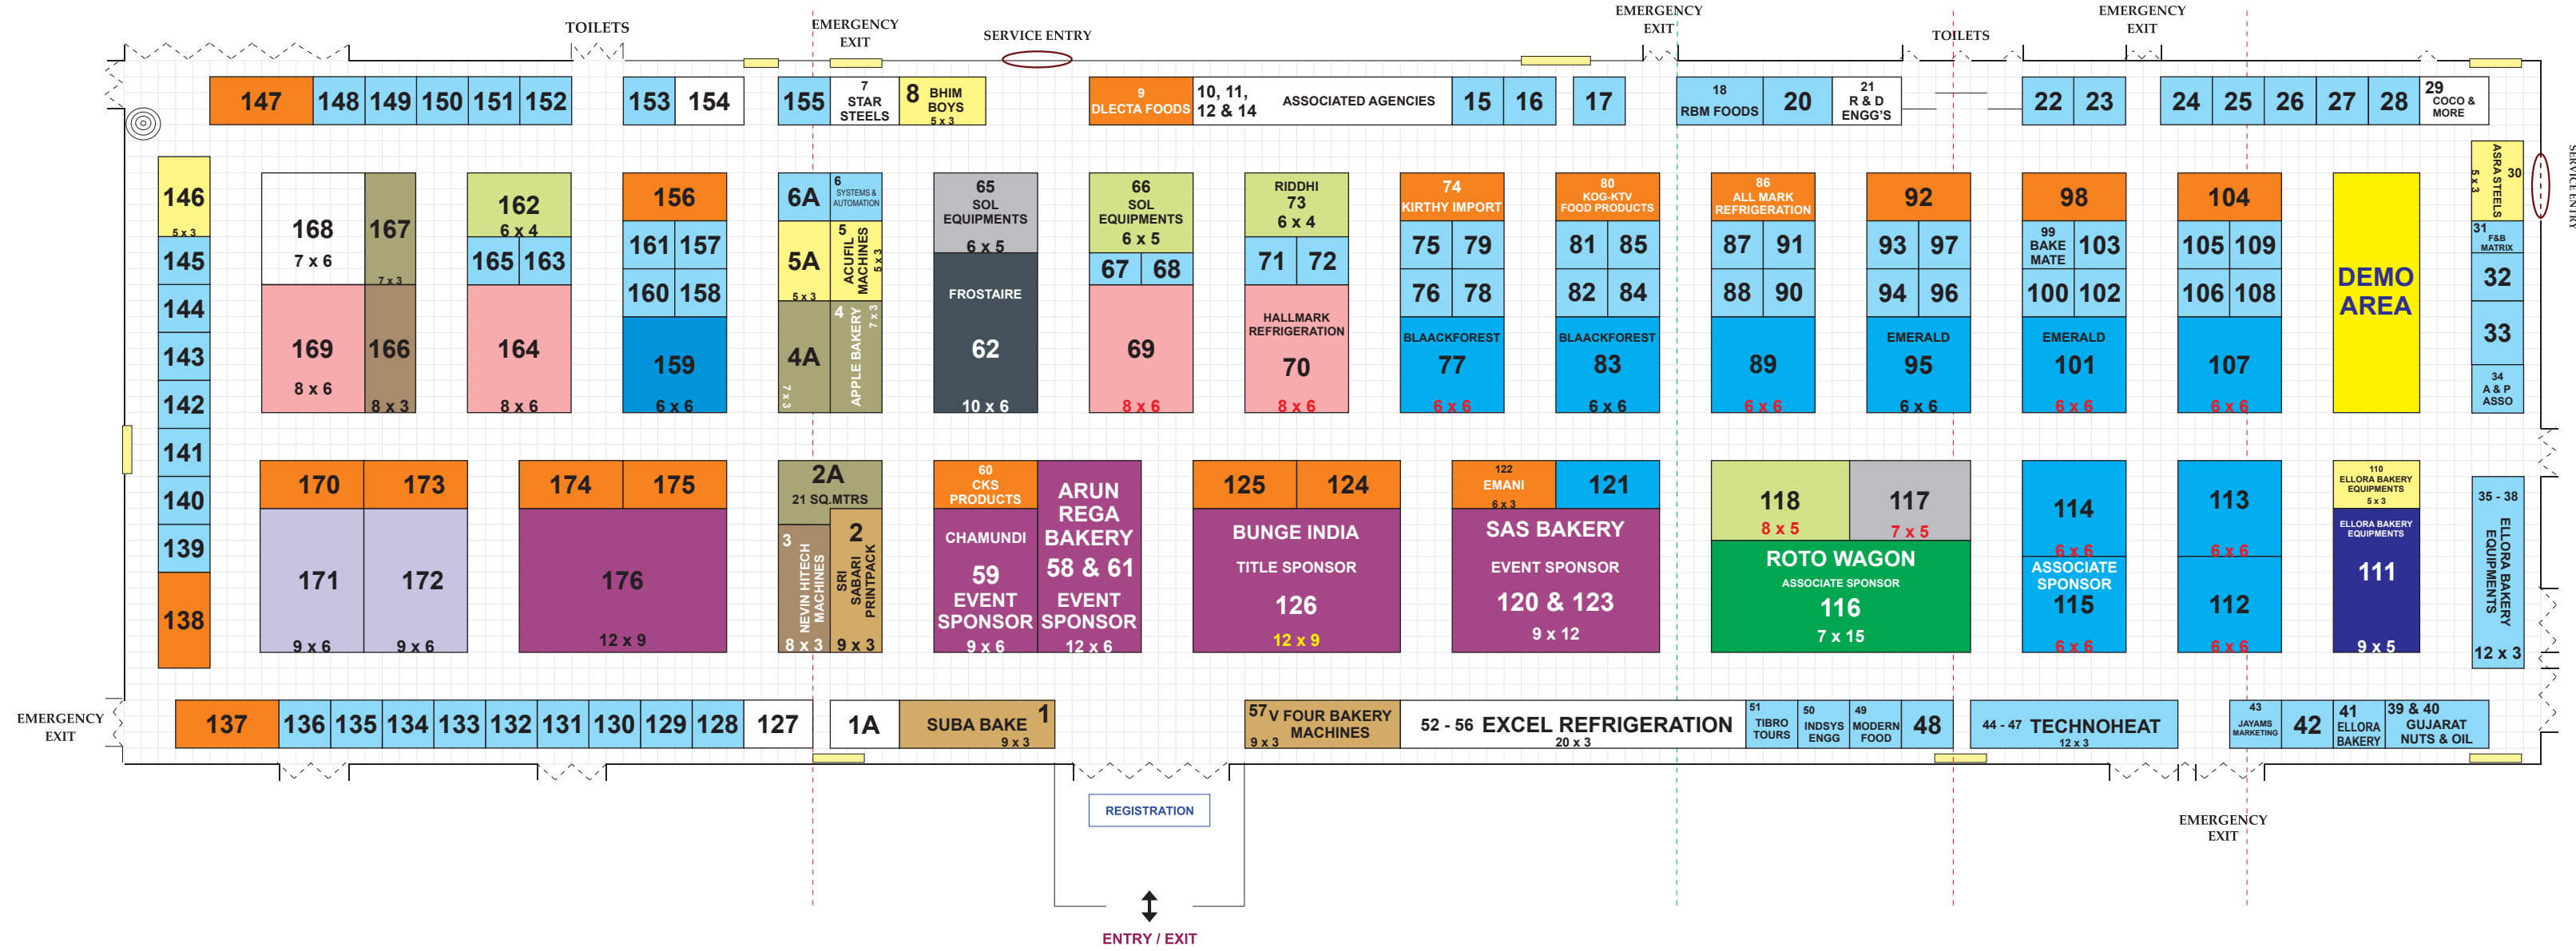

# INDIA BAKERY EXPO 2019

## HALL 2

## HALL 3

Indoor Built up		
Stall Nos	Dimension (L x B) in Meters	Area in Sq.mtrs
6, 6A, 14 - 20, 22 - 29, 31 - 51, 67, 68, 71, 72, 75, 76, 78, 79, 81, 82, 84, 85, 87, 88, 90, 91, 93, 94, 96, 97, 99, 100, 102, 103, 105, 106, 108, 109, 128 - 136, 139 - 145, 148 - 153, 155, 157, 158, 160, 161, 163, 165	3 X 3	9
1A, 7, 10, 11, 12, 21, 29, 52 - 56, 127, 154	4 X 3	12
5, 5A, 8, 30, 110, 146	5 X 3	15
9, 60, 61, 74, 80, 86, 92, 98, 104, 122, 124, 125, 137, 138, 147, 156, 170, 173, 174, 175	6 X 3	18
2A, 4, 4A	7 X 3	21
3, 166	8 X 3	24
1, 2, 57	9 X 3	27
66, 73, 118, 162	6 X 4	24
65, 117	6 X 5	30
Indoor Raw Space		
Stall Nos	Dimension (L x B) in Meters	Area in Sq.mtrs
117	7 X 5	35
77, 83, 89, 95, 101, 107, 112, 113, 114, 115, 120, 121, 159	6 X 6	36
118	8 X 5	40
116, 168	7 X 6	42
111	9 X 5	45
69, 70, 119, 164, 169	8 X 6	48
58, 59, 123, 171, 172	9 X 6	54
62	10 X 6	60
126, 176	12 X 9	108