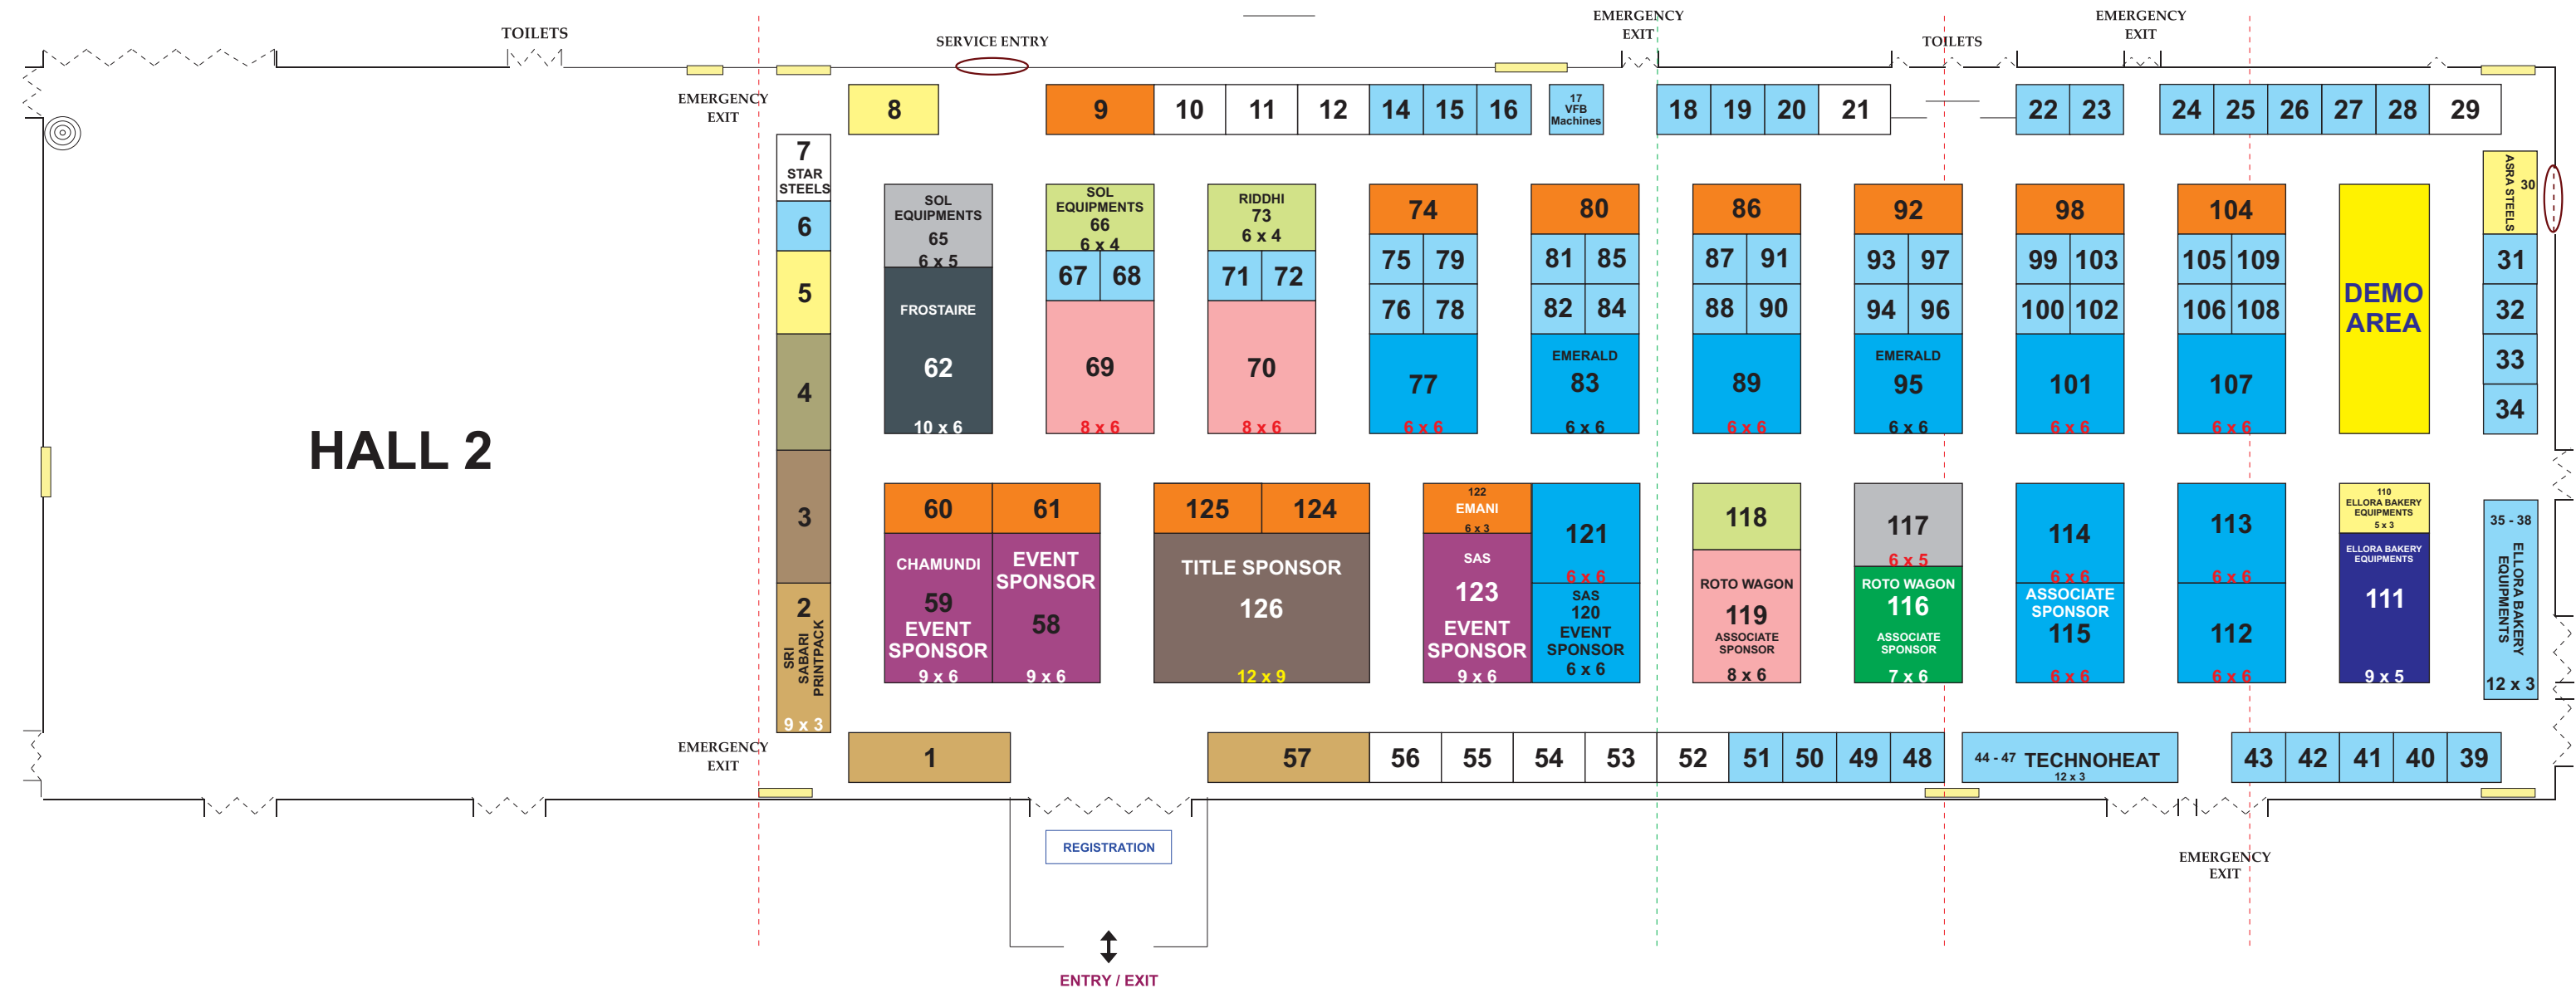

# INDIA BAKERY EXPO 2019

## HALL 3 - LAYOUT

Indoor Built up		
Stall Nos	Dimension (L x B) in Meters	Area in Sq.mtrs
6, 14 - 20, 22 - 29, 31 - 51, 67, 68, 71, 72, 75, 76, 78, 79, 81, 82, 84, 85, 87, 88, 90, 91, 93, 94, 96, 97, 99, 100, 102, 103, 105, 106, 108, 109	3 X 3	9
7, 10, 11, 12, 21, 29, 52 - 56	4 X 3	12
5, 8, 30, 110	5 X 3	15
9, 60, 61, 74, 80, 86, 92, 98, 104, 122, 124, 125	6 X 3	18
4	7 X 3	21
3	8 X 3	24
1, 2, 57	9 X 3	27
66, 73, 118	6 X 4	24
65, 117	6 X 5	30
Indoor Raw Space		
Stall Nos	Dimension (L x B) in Meters	Area in Sq.mtrs
77, 83, 89, 95, 101, 107, 112, 113, 114, 115, 120, 121	6 X 6	36
116	7 X 6	42
69, 70, 119	8 X 6	48
58, 59, 123	9 X 6	54
62	10 X 6	60
126	12 X 9	108